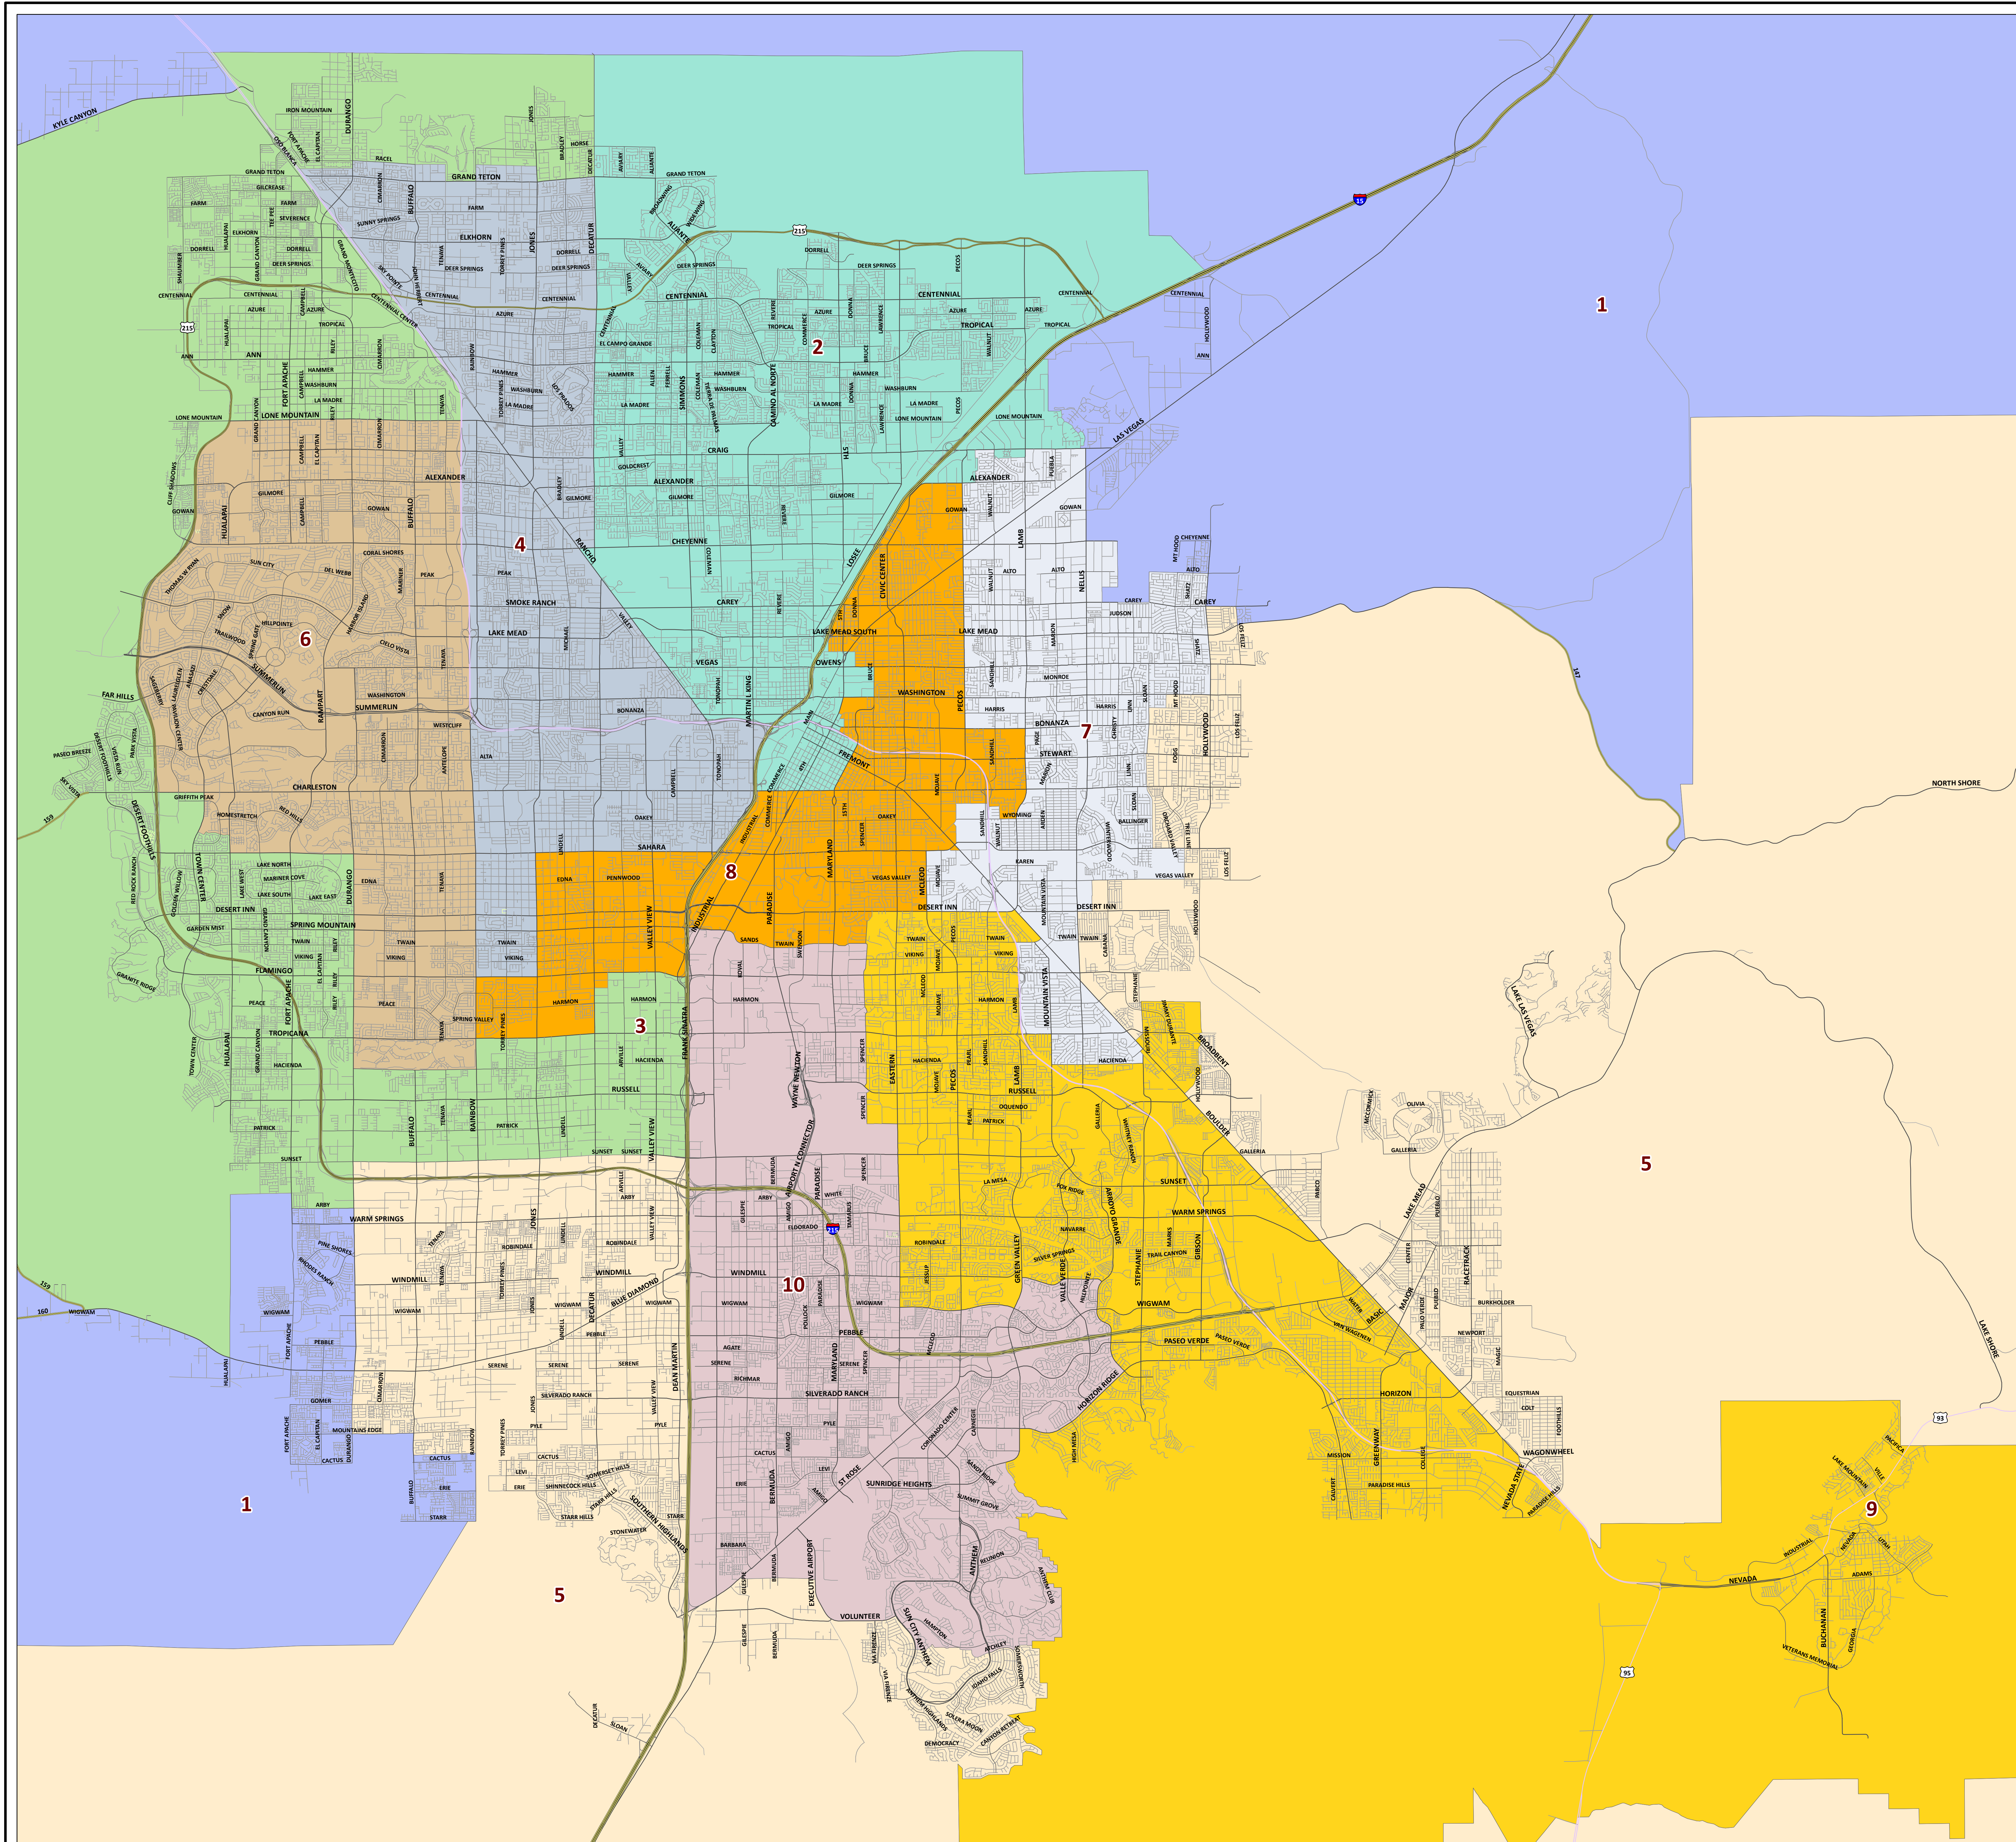

STATE OF NEVADA
UNIVERSITY
REGENTS
DISTRICTS
METRO AREA
Clark County, Nevada

GEOGRAPHIC
INFORMATION
SYSTEMS

Legend

UNIVERSITY REGENT

- 01
- 02
- 03
- 04
- 05
- 06
- 07
- 08
- 12
- 13

1 inch = 5,048 feet
February 14, 2012